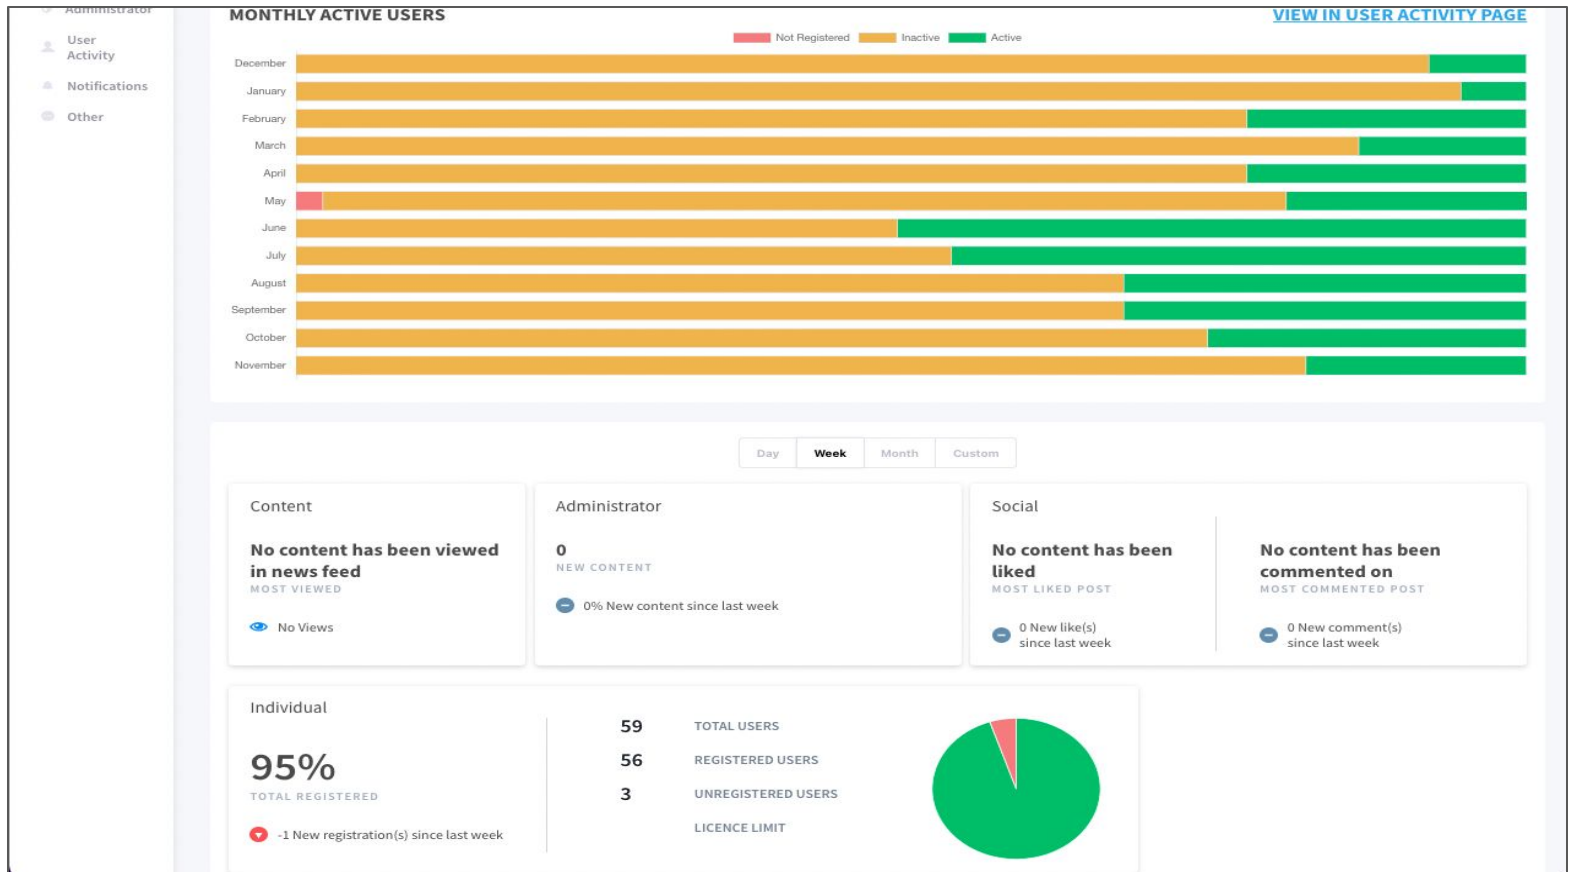

Updated Analytics Dashboard

What's New in the Analytics Dashboard

We've made some updates to our analytics dashboard!

You can now see Monthly Active Users and active users trends over a 12 month period.

Hover over the bars to see the true number

This data will help you see the effectiveness of campaigns to drive engagement and app activity and identify trends around seasonal usage of the app.

Views of Analytics Updates

Dashboard View

Views of Analytics Updates

User Activity View