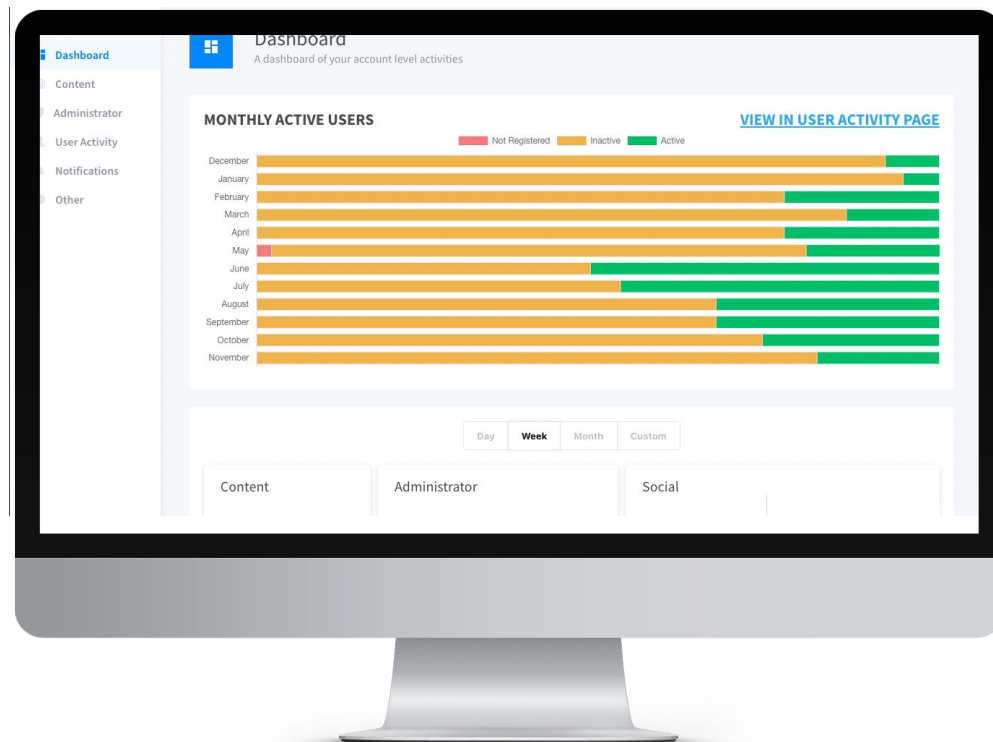

Updated Analytics Dashboard

What's New in the Analytics Dashboard

We've made some updates to our analytics dashboard!

You can now see Monthly Active Users and active users trends over a 12 month period.

Hover over the bars to see the true number

This data will help you see the effectiveness of campaigns to drive engagement and app activity and identify trends around seasonal usage of the app.

Views of Analytics Updates

Dashboard View

Views of Analytics Updates

User Activity View